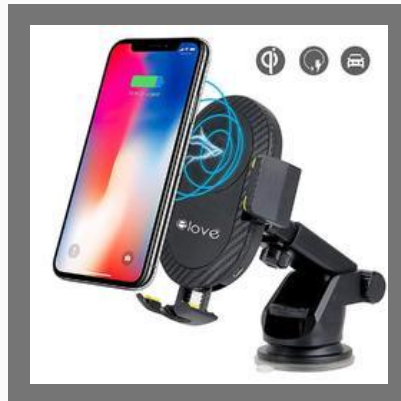

Elove Car Mount Phone
Holder With Wireless Fast
Charging Technology For All
Qi Enabled Devices