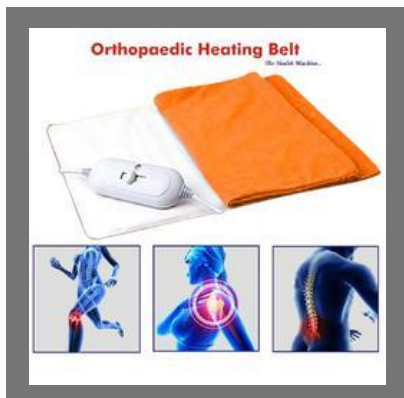

Samsung Galaxy S8 Back Cover

Samsung Galaxy S9 Plus Back Cover

Samsung Galaxy S7 Transparent Back Cover

Ultra-Slim Shock Absorbing Back Cover

EXTENSION CORD AND BOARD

Multi Plug Point Extension Cord

Elove 6 Amp Multi Plug Point Extension Board (Black)

3 Port Extension Board

Power Extension Cord

HEATING PAD AND BELT

Orthopaedic Electric Heating Pad

Heating Pads

Elove Orthopaedic Electric Heating Belt With Fast Heating Technology

Wrist Brace Support

HAND SANITIZER