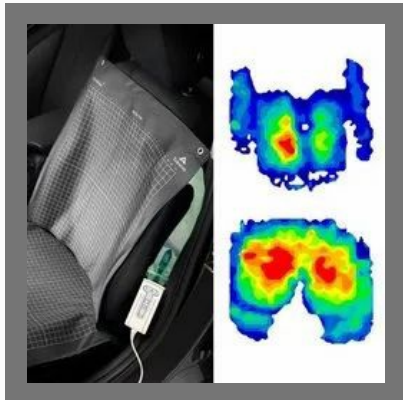

3d Motion Capture System

Hand Dynamometer

OTHER PRODUCTS:

Pinch Gauge

Human Body Vibration System

Tact Array

Torque Sensor

OTHER PRODUCTS:

Portable Gait Analysis System

String Potentiometer

Seat Pressure Measuring System

Factsheet

Year of Establishment : 1996

Nature of Business : Exporter and Manufacturer

Total Number of Employees : Upto 10 People