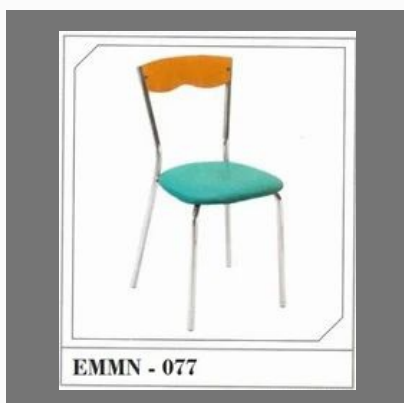

3 Seaters Aluminum Airport Chair

DESIGNER CHAIR

Silk H Chair

Scroll M Chair

Star Chair

Sigma Chair

CAFE TABLE

Fiber Stool

Sprout Cafe Table

Cafe Table

OTHER PRODUCTS:

Steel Chair

Reception Round Table

Steel Chair

Spark Chair

OTHER PRODUCTS: