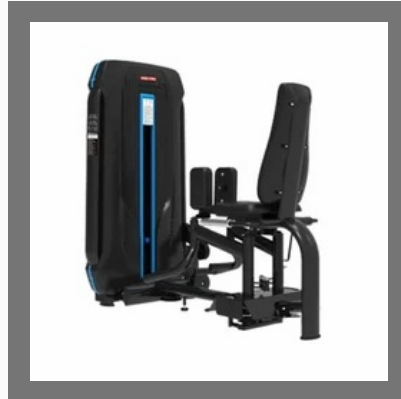

Energy Fitness EFT-1204 Lat Pull Down plus Vertical Row Machine

ETS-1204 Lat Pull Down & Low Row

EFT-1617 Lat Pull Down

ETS-1819 Inner & Outer Thigh

GYM MACHINE

Best High Quality Commercial Treadmill in India (JB-8900)