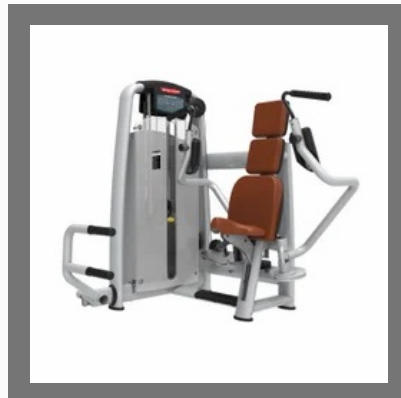

Energie Fitness ER-13 Pectoral Machine