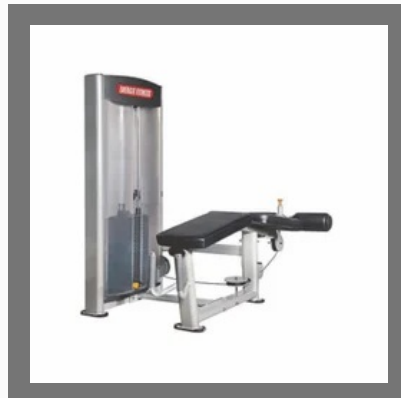

Energie Fitness ES-047 Prone Leg Curler