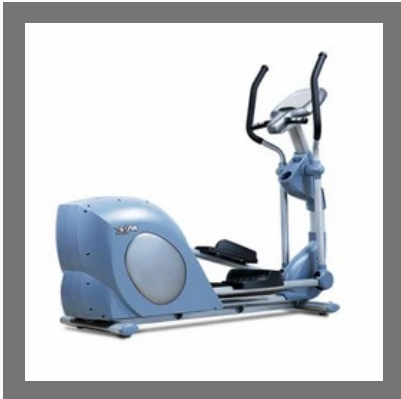

Best Commercial Curve
Treadmill in India (ECT-300)

Best Quality Curve Treadmill
(ECT-300)

COMMERCIAL TREADMILL

Energie Fitness JB-8900
Commercial Treadmill

Heavy Duty Commercial
Treadmill (ECT-099)

Energie Fitness ECT-088
Commercial Treadmill

Energie Fitness Monster
Treadmill ECT-108 With 4 HP
Motor

EXERCISE TREADMILL

Energy Fitness ECT-109
Commercial Treadmill heavy
duty

Top Rated Commercial
Treadmill in India (ECT-088)

India's Best Curve Treadmill
(ECT-300)

High Quality Commercial
Curve Treadmill (ECT-300)

FITNESS SPIN BIKE

Energie Fitness FB-5910
Commercial Spinning Bike

Energie fitness XB-5816 Spin
Bike

Energie Fitness FB-5821
Magnetic Bike

Luxury Quality Commercial
Upright Bike (FT-6806E)

ELLIPTICAL CROSS TRAINER

Energie Fitness FT-6809
Elliptical Cross Trainer

Energie Fitness LX-03
Elliptical Cross Trainer

Energie Fitness 8618-A
Elliptical Cross Trainer

Energie Fitness FT-6809C
Elliptical Cross Trainer