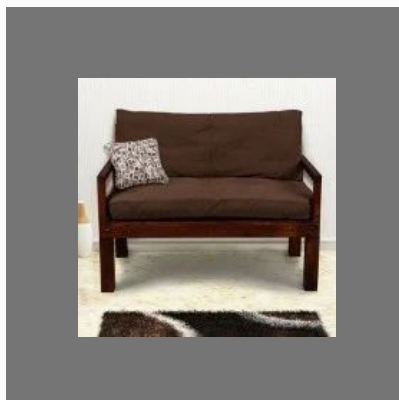

Euler's End Table (Teak Finish)

Snooze Bedside Table (Teak Finish)

Striada Bedside Table (Mahogany Finish)

To-Ji Bedside Table (Teak Finish)

OTHER PRODUCTS:

Striada Coffee Table
(Mahogany Finish)

Trendz Hudson Double Seater
Sofa