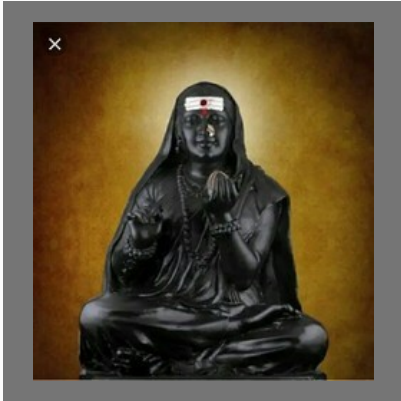

Black Marble Statue