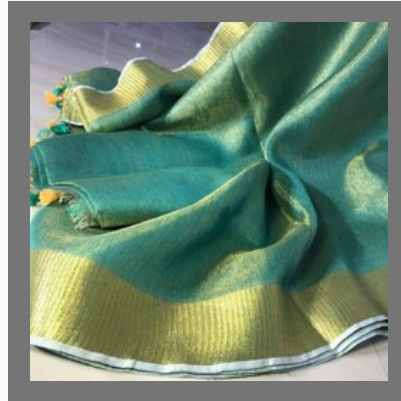

fashion Fabrics

<https://www.indiamart.com/fashion-fabric-bhagalpur/>

OTHER PRODUCTS

Products

White cotton jute Fabric

Plain tayday Linen Sarees

Linen 80% linen 20% cotton

linen 100%

OTHER PRODUCTS:

Cotton Saree

Linen tisu Saree

Katan Silk Tample Jamdani Saree

Linen tisu work saree

OTHER PRODUCTS:

Linen Jamdani Saree Count
60lea

Katan silk viscose fabric
width;-44"

Cotton Fabric

Poly Khadi Bandi Fabric
(Width:-44")

Cotton Linen Fabric

Cotton Stripe Fabric

OTHER PRODUCTS:

Cotton Poly Ghicha TG Look
(Width:-44")

Ikat Fabric Width:-44"

Linen Dobi Fabric Width:-56"

Cotton Fabric

Single Col Linen Fabric

Fancy Dupatta Daybul Kora

OTHER PRODUCTS:

Fancy Dupatta Daybul Kora

Cotton Jute Width:-44"

Cotton Cotton Jute Heavy
Quality Width:-44"

Cotton jute design fabric