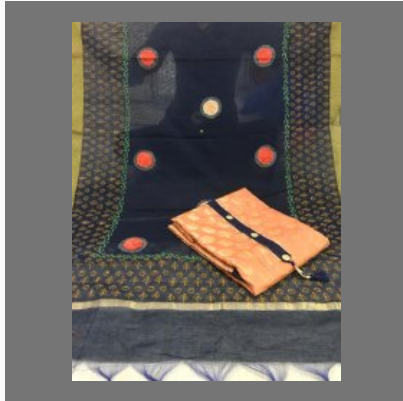

OTHER PRODUCTS:

Women Silk Suit Fabric