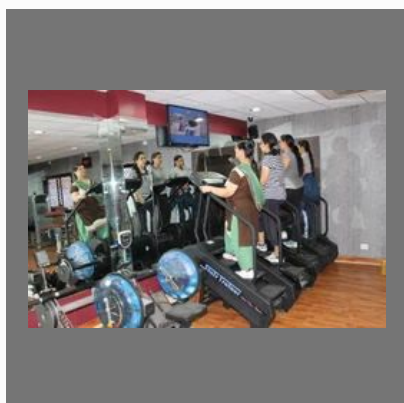

Cardio Machines