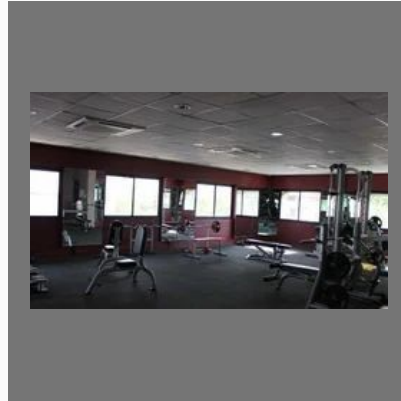

Fit N Fine Health Club

<https://www.indiamart.com/fit-nfine-health-club/>

Fit N Fine Health club started small on 2000 sq ft area in 1999 with latest single station strength training equipments and only one treadmill and one upright bike. We commenced operations in heart of Indore at Geeta Bhawan Square, A.B Road, and was ...

About Us

Fit N Fine Health club started small on 2000 sq ft area in 1999 with latest single station strength training equipments and only one treadmill and one upright bike. We commenced operations in heart of Indore at Geeta Bhawan Square, A.B Road, and was instant hit amongst the health conscious and fitness freaks of Indore. This was the first state of art health club to provide the denizens with electronic treadmills and professional trainers. Though it was not easy initially as the people were not well informed and lack of awareness and motivation on fitness made it a tough job to attract the people. However a practical approach, one of the biggest infrastructures and a strong conviction led a flock of people pouring in as loyal customers

For more information, please visit

<https://www.indiamart.com/fit-nfine-health-club/aboutus.html>

OTHER SERVICES

Cardio Section

Strength Section Service

Yoga Classes

Fitness Club Steam And
Sauna Bath

OTHER SERVICES: