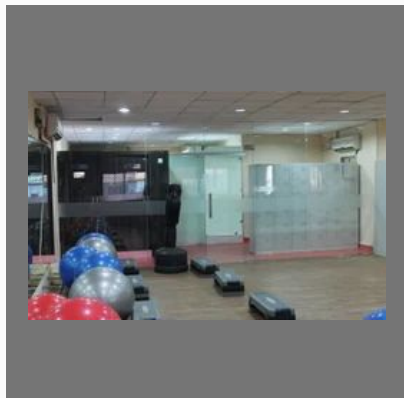

Fit N Fine Health Club

<https://www.indiamart.com/fit-nfine-health-club/>

Fit N Fine Health club started small on 2000 sq ft area in 1999 with latest single station strength training equipments and only one treadmill and one upright bike. We commenced operations in heart of Indore at Geeta Bhawan Square, A.B Road, and was ...

About Us

Fit N Fine Health club started small on 2000 sq ft area in 1999 with latest single station strength training equipments and only one treadmill and one upright bike. We commenced operations in heart of Indore at Geeta Bhawan Square, A.B Road, and was instant hit amongst the health conscious and fitness freaks of Indore. This was the first state of art health club to provide the denizens with electronic treadmills and professional trainers. Though it was not easy initially as the people were not well informed and lack of awareness and motivation on fitness made it a tough job to attract the people. However a practical approach, one of the biggest infrastructures and a strong conviction led a flock of people pouring in as loyal customers

For more information, please visit

<https://www.indiamart.com/fit-nfine-health-club/aboutus.html>

OTHER SERVICES

Cardio Section

Strength Section Service

Yoga Classes

Fitness Club Steam And
Sauna Bath

OTHER SERVICES: