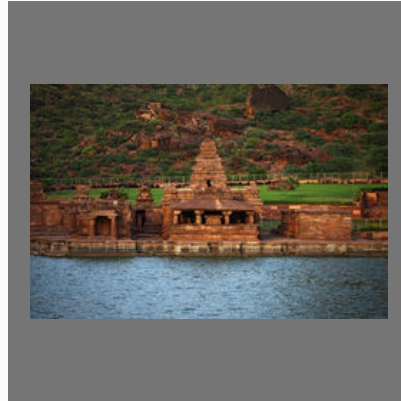

Sun City Jodhpur Tour
Package

Gorgeous Ladakh Tour

Lush Manali Tour

INDIA HOLIDAY PACKAGES

Elegant Hotel Regalis Tour

Hotel Asian Plaza Tour

Delightful Dalhousie Tour

Salubrious Dharmshala Tour

DOMESTIC TOUR & TRAVEL SERVICES

Products & Services

Blissful Jaipur Tour

Pleasant Alwar Tour

Refreshing North-East Tour

Naturesque North-East
Triangle Destinations Tour

OTHER PRODUCTS:

Blessed Vrindavan Tour

Aihole, Badami - Hampi Tour

Ravishing Karnataka & Tamilnadu

Marvellous Hotel Polo Heritage Tour

OTHER PRODUCTS:

Beautiful Ladakh Tour

Picturesque Ladakh Tour

Spicy Goa Tour

Enchanting Cochin Tour