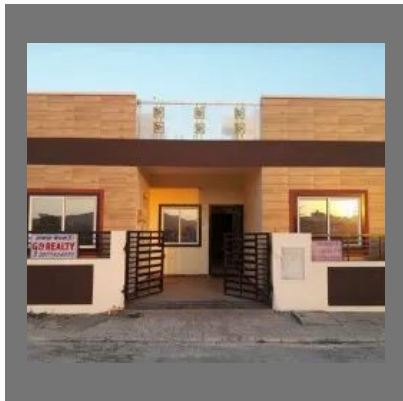

40X65 Row House Selling Service