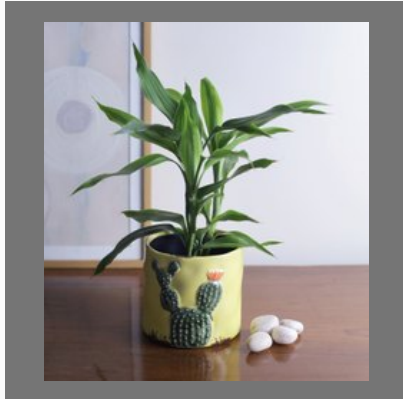

# FLOWER VASE

Ceramic Yellow Cactus  
Planter Pot

Two Tone Ceramic Flower  
Shallow Vase

Two Tone Ceramic Flower  
Vase

Tin Metal Flower Vase