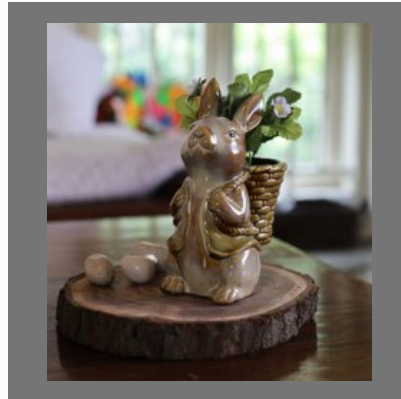

## DECOR ASSESORIES

Ceramic Dog Family Decor Accessory

Glazed blue ceramic turtle shaped planter

Glazed Black Ceramic Sheep Shaped Planter

Ceramic Rabbit With Basket Artifact