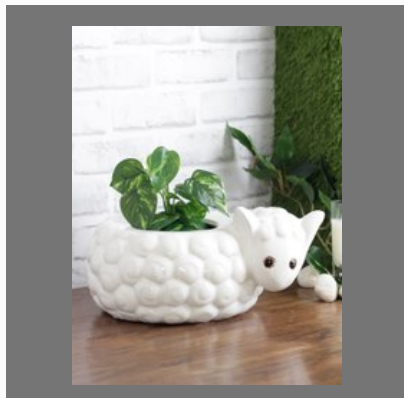

# GARDENING PLANTERS

Glazed Ceramic Garden Pot  
GYTT

Glazed Ceramic Planter

Glazed Ceramic Shallow  
Planter

Self Watering Planter

## LARGE & SMALL EARTHENWARE POTS

Earthenware Planter

Earthenware Planters

Earthenware Rustic Planter

## OTHER PRODUCTS:

White Sheep Ceramic Planter

Small Ceramic Glazed Pot

Plastic Decorative Planter

CERAMIC PLANTER