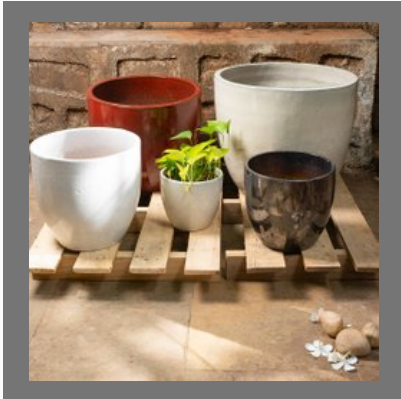

GLAZED CERAMIC POTS

Glazed Ceramic Pots