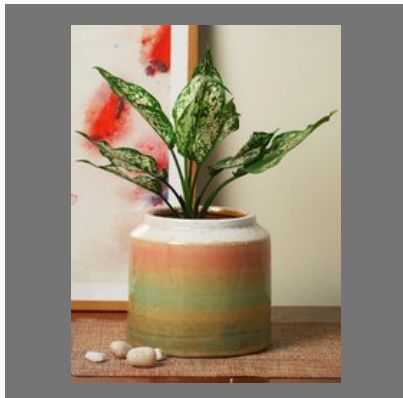

# GLAZED CERAMIC POTS

Glazed Ceramic Pots

Glazed ceramic planter 1472

Glazed ceramic planter 1298

Glazed Ceramic Round Table  
Top Pot

# FLOWER VASE

Ceramic Yellow Cactus  
Planter Pot

Two Tone Ceramic Flower  
Shallow Vase

Two Tone Ceramic Flower  
Vase

Tin Metal Flower Vase