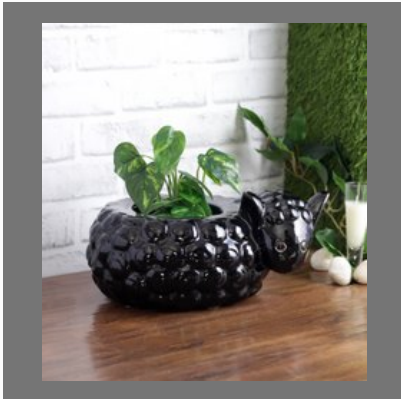

## DECOR ASSESORIES

Ceramic Dog Family Decor Accessory

Glazed blue ceramic turtle shaped planter

Glazed Black Ceramic Sheep Shaped Planter

Ceramic Rabbit With Basket Artifact

# FLOWER VASE

Ceramic Yellow Cactus  
Planter Pot

Two Tone Ceramic Flower  
Shallow Vase

Two Tone Ceramic Flower  
Vase

Tin Metal Flower Vase