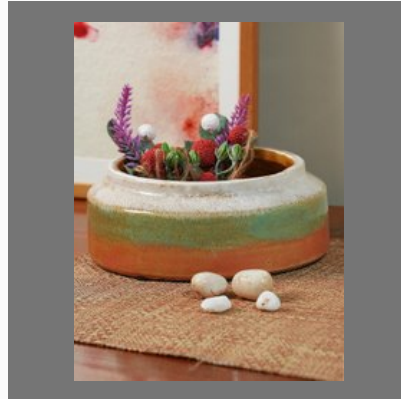

# FLOWER VASE

Ceramic Yellow Cactus  
Planter Pot

Two Tone Ceramic Flower  
Shallow Vase

Two Tone Ceramic Flower  
Vase

Tin Metal Flower Vase