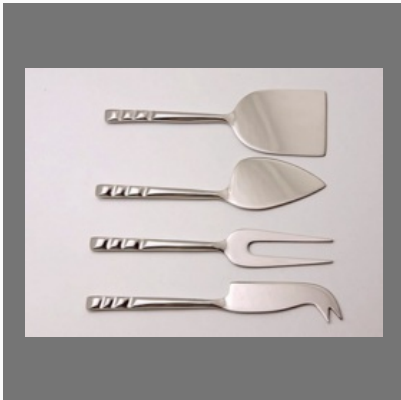

Designer Bowl

TABLE CUTLERY

Forged Cutlery

Metal Cutlery

Steel Cutlery 4 pcs set

Note Design Table Cutlery Set/5

KITCHEN ACCESSORIES

Kitchen Tools