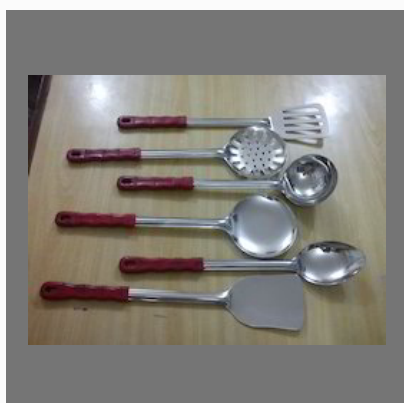

OTHER PRODUCTS:

Copper Beer Mug

Sheet Cutlery

Hand Painted Drinking Mugs

Napkin Holders

OTHER PRODUCTS:

Hammered Tray

Steel Cutlery

Plastic Handle Kitchen Tools

Aluminium Bowl Set with Mena

Factsheet

Year of Establishment : 2015

Nature of Business : Exporter and Manufacturer

Total Number of Employees : 11 to 25 People

CONTACT US

Galaxy Exports