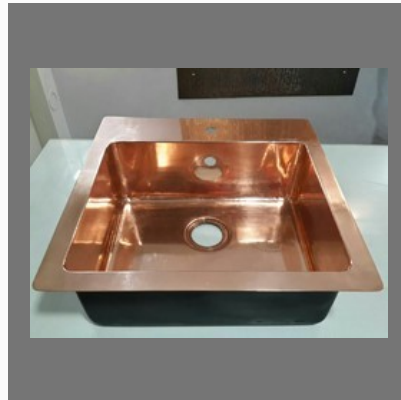

Copper Kitchen Sink