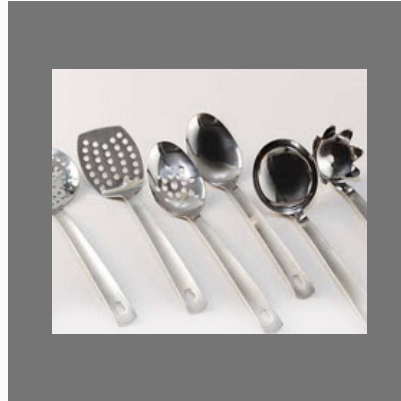

Designer Bowl

TABLE CUTLERY

Forged Cutlery

Metal Cutlery

Steel Cutlery 4 pcs set

Note Design Table Cutlery Set/5

KITCHEN ACCESSORIES

Kitchen Tools

Kitchen Tools

Copper Basin Sink

Copper Kitchen Sink

BOWLS

Steel Bowl Set

Aluminium Hammered Bowl

Polished Aluminium Bowl

Aluminum Katori Set