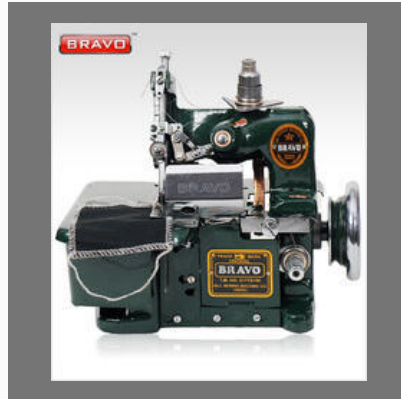

Overlock Sewing Machine