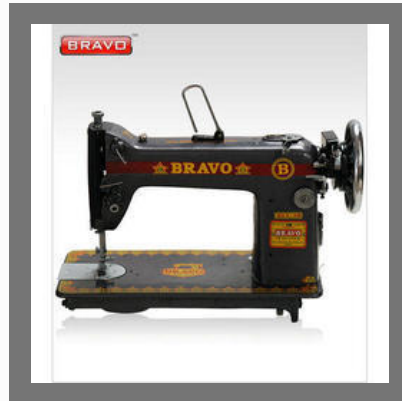

About Us

Gill Sewing Machine Company was established in **1999** year. We have emerge as one of the prominent **manufacturers and exporters** under the Brand Name of "**BRAVO**" **Portable Bag Closer Machine (Single Needle and Double Needle), Over Lock Machine** and all kinds of sewing machine & spare parts. Quality is one of the benchmark of our organization. We are aware of the need to comply with the international quality standards to survive the ever growing competition in the global market. Portable Bag Closer Machine Manufacturer in Inida. Our major brand of products is BRAVO. The entire range is available to the clients at cost effective prices. In order to carry out each business activity in an efficient manner, we have appointed an ardent team of experts.

Bravo Portable Bag Closer
Single Needle Machine with
Tape Attachment

Bravo Portable Bag Closer
Single Needle Machine
without Pump with Regulator

SEWING MACHINES

Our Product Range

Bravo Umbrella Sewing Machine