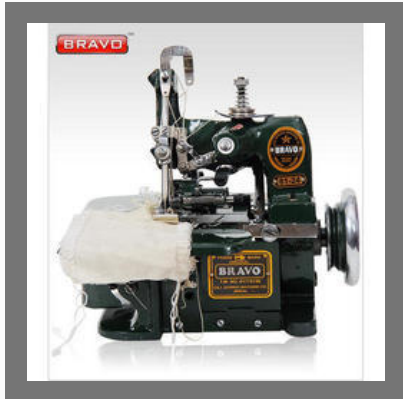

Bravo Overlock Sewing Machine