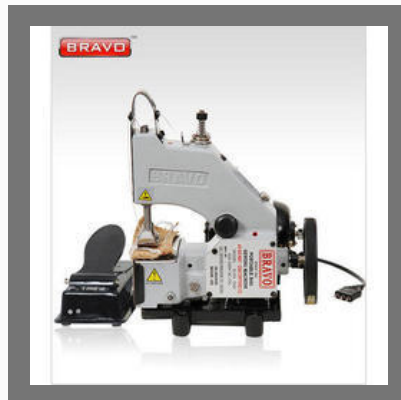

About Us

Gill Sewing Machine Company was established in **1999** year. We have emerge as one of the prominent **manufacturers and exporters** under the Brand Name of "**BRAVO**" **Portable Bag Closer Machine (Single Needle and Double Needle), Over Lock Machine** and all kinds of sewing machine & spare parts. Quality is one of the benchmark of our organization. We are aware of the need to comply with the international quality standards to survive the ever growing competition in the global market. Portable Bag Closer Machine Manufacturer in Inida. Our major brand of products is BRAVO. The entire range is available to the clients at cost effective prices. In order to carry out each business activity in an efficient manner, we have appointed an ardent team of experts.

For more information, please visit

<https://www.indiamart.com/gillsewingmachinecompany/profile.html>

BAG CLOSER MACHINES

Bravo Portable Bag Closer
Single Needle Machine with
Pump

Bravo Portable Bag Closer
Single Needle Machine with
Pump and Regulator

Bravo Portable Bag Closer
Single Needle Machine with
Tape Attachment

Bravo Portable Bag Closer
Single Needle Machine
without Pump with Regulator

SEWING MACHINES

Our Product Range

Bravo Umbrella Sewing Machine