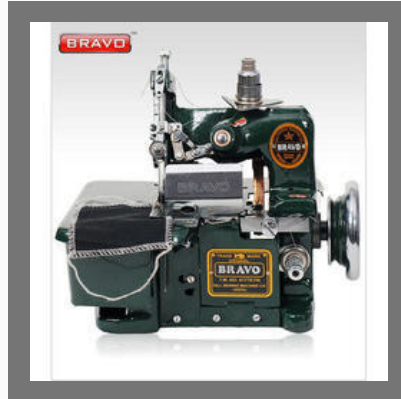

Steel Overlock Sewing Machine