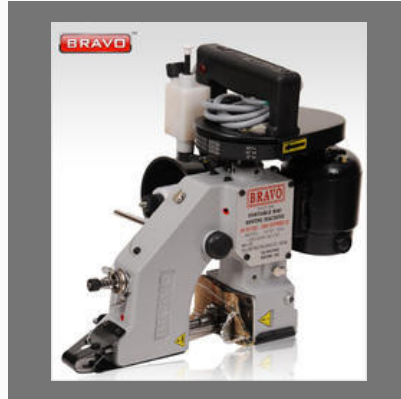

Bravo Portable Bag Closer
Single Needle Machine with
Tape Attachment

Bravo Portable Bag Closer
Single Needle Machine
without Pump with Regulator

SEWING MACHINES

Our Product Range

Bravo Umbrella Sewing Machine

OTHER PRODUCTS:

Bravo Portable Bag Closer
Double Needle Machine
without Pump with Regulator

Bravo Bag Closer Machine

Bravo Single Thread Bag Closer
Machine

Bravo Sewing Machine Motor

OTHER PRODUCTS:

Sewing Machine Armature