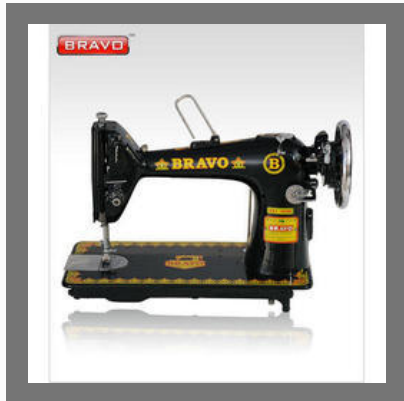

About Us

Gill Sewing Machine Company was established in **1999** year. We have emerge as one of the prominent **manufacturers and exporters** under the Brand Name of "**BRAVO**" **Portable Bag Closer Machine (Single Needle and Double Needle), Over Lock Machine** and all kinds of sewing machine & spare parts. Quality is one of the benchmark of our organization. We are aware of the need to comply with the international quality standards to survive the ever growing competition in the global market. Portable Bag Closer Machine Manufacturer in Inida. Our major brand of products is BRAVO. The entire range is available to the clients at cost effective prices. In order to carry out each business activity in an efficient manner, we have appointed an ardent team of experts.

For more information, please visit

<https://www.indiamart.com/gillsewingmachinecompany/profile.html>

BAG CLOSER MACHINES

Bravo Portable Bag Closer
Single Needle Machine with
Pump

Bravo Portable Bag Closer
Single Needle Machine with
Pump and Regulator

Bravo Portable Bag Closer
Single Needle Machine with
Tape Attachment

Bravo Portable Bag Closer
Single Needle Machine
without Pump with Regulator

SEWING MACHINES

Our Product Range

Bravo Umbrella Sewing Machine