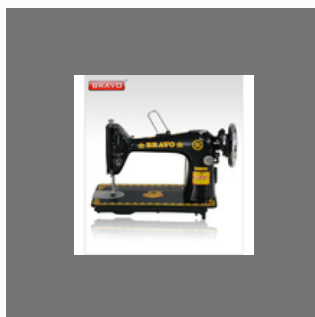

About Us

Gill Sewing Machine Company was established in **1999** year. We have emerge as one of the prominent **manufacturers and exporters** under the Brand Name of "**BRAVO**" **Portable Bag Closer Machine (Single Needle and Double Needle), Over Lock Machine** and all kinds of sewing machine & spare parts. Quality is one of the benchmark of our organization. We are aware of the need to comply with the international quality standards to survive the ever growing competition in the global market. Portable Bag Closer Machine Manufacturer in Inida. Our major brand of products is BRAVO. The entire range is available to the clients at cost effective prices. In order to carry out each business activity in an efficient manner, we have appointed an ardent team of experts.

Bravo Portable Bag Closer
Single Needle Machine with
Tape Attachment

Bravo Portable Bag Closer
Single Needle Machine
without Pump with Regulator

SEWING MACHINES

Our Product Range

Bravo Umbrella Sewing Machine