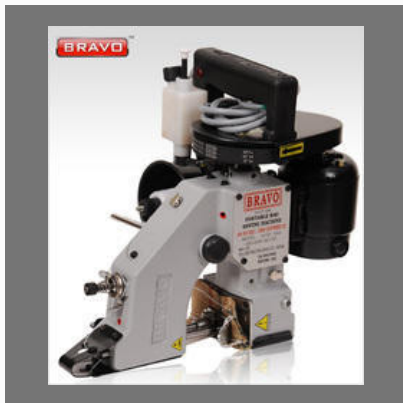

Bravo Single Thread Bag Closer
Machine