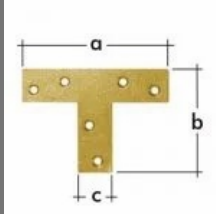

## HINGES & LATCHES

Gate Hinges

T-hinges

Tower Bolt

Farmer Gate Latch

# TIMBER CONNECTOR

Yellow Zinc Plating  
(bichromate) T Type  
Connector

Yellow Zinc Plating (  
Bichromate) Angle Bracket

Adjustable Square