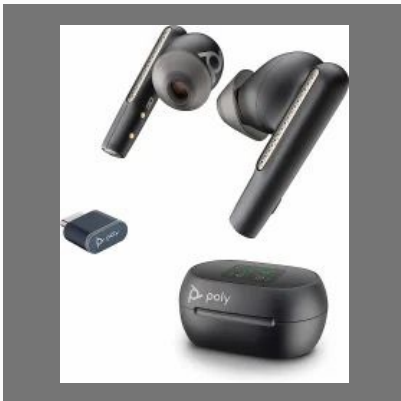

Grandstream GXP 2130

Grandstream GXV 3240

Grandstream GXP1620 IP Phone

Grandstream GXP 1450

POLY HEADSETS

Poly C5220 Blackwire

POLY Blackwire 3225 USB Headset

Poly Voyager Free 60+ UC True Wireless Earbuds (Plantronics)