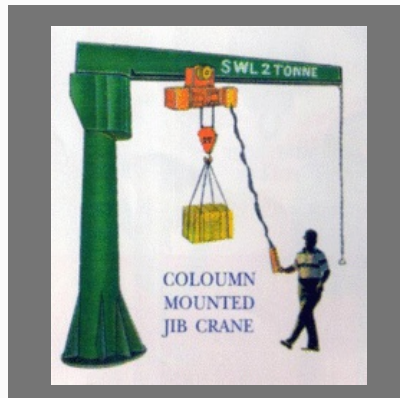

## OTHER PRODUCTS:

Forged Turnbuckle

Spur Geared Chain Block

Chain Electric Hoist

Wire Rope Electric Hoist

## OTHER PRODUCTS:

Crab Winch

Jib Crane Manual

Power Winch

Hydraulic Lifting Table

## OTHER PRODUCTS:

Crab Trolley

Coloumn Mounted Jib Crane

Mini Electric Wire Hoist

Mini Electric Wire Hoist