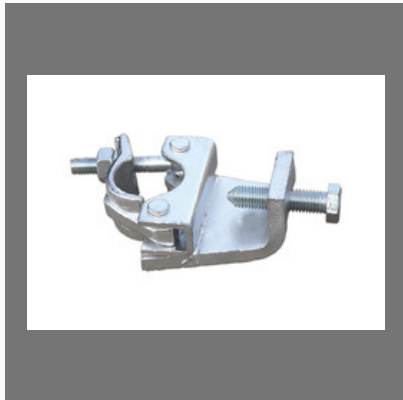

U Jack

SCAFFOLDING CUPLOCK ACCESSORIES

Our Product Range

4 Leg Scaffolding Top Cup

3 Leg Scaffolding Top Cup

Forged Top Cup

Scaffolding Jacks Base Plate

SCAFFOLDING CUP LOCK SYSTEM

Our Product Range

Forged Top Cup

Scaffolding Rapid Clamp

Scaffolding Intermediate
Transom

Vertical Scaffolding

SCAFFOLDING FORMWORK ACCESSORIES

Our Product Range

Tie Rod

Prop Sleeve

Scaffolding Disc Water Barrier

Scaffolding waler plate

FORGING COUPLERS

Our Product Range

Swivel Coupler

Double Coupler

Girder Coupler

Sleeve Coupler

OTHER PRODUCTS:

Scaffolding Tie Rod

L and T Prop Nut

Putlog Single Coupler

Solid Base Jack

OTHER PRODUCTS:

Scaffolding Bottom Cup