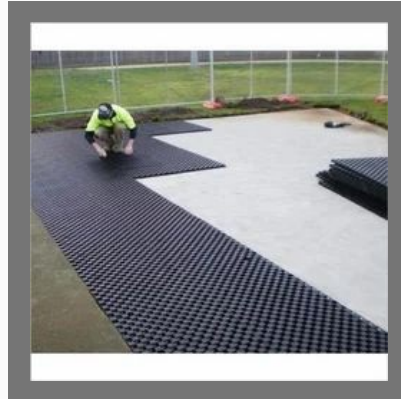

Membrane Waterproofing Service