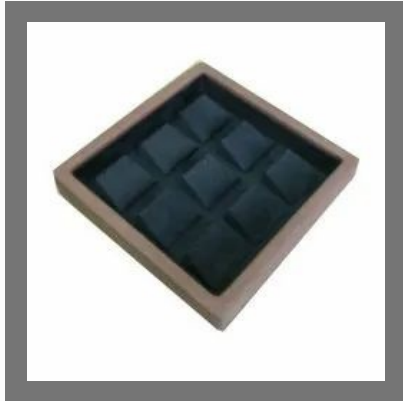

Luxury Sheesham Bed

Brown Oak Wood Double Bed

Brown Teak Wood Double Bed

Teak Wooden Single Bed

JEWELLERY BOX

Plain Wooden Ring Box

Brown Wooden Jewellery Box

Printed Wooden Jewellery Box

Brown Sheesham Wood Jewelry Box

WOODEN DINING SET

4 Seater Brown Wooden Dining Set

6 Seater Brown Sheesham Wooden Dining Set

6 Seater Wooden Dining Set

4 Seater Wooden Dining Set

OTHER PRODUCTS:

Brown Mango Wooden Box