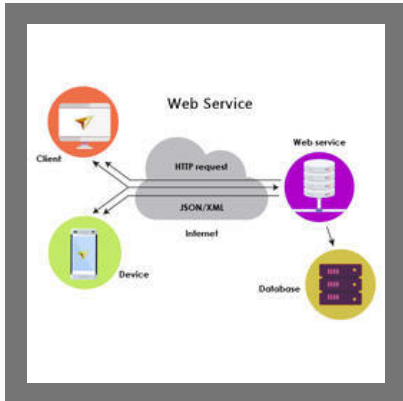

Web Service Development