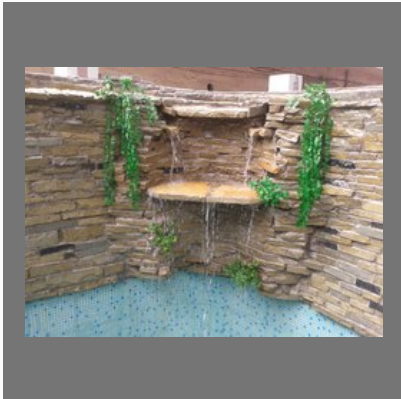

Designer Glass Water Curtain

Glass Water Curtain

Glass Water Curtains

Wall Fountain

DESIGNER WATERFALLS

Garden Waterfall

Stone Waterfall

Marble Waterfall

Indoor & Outdoor Waterfall

WATERFALL LANDSCAPING SERVICES

Designer Waterfall
Landscaping Service

Park Waterfall Landscaping
Service

Garden Waterfall Landscaping
Service

LANDSCAPE SERVICES

Garden Contractor

Lawn Landscape Service

Artificial Vertical Garden

Bronze-fountain Sculptures

OTHER SERVICES:

Foaming Jet Fountain

Fountain Service

Table Stone Fountain

Buddha Wall Fountain

OTHER SERVICES: