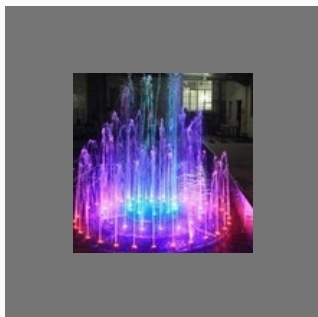

+91-8045352400

Green Dream

<https://www.indiamart.com/greendream/>

Green Dream is one of the leading Service Provider, Manufacturer and Supplier of Water Fountain, Water Curtains, Designer Waterfalls, Wall and Spa Fountain, Vertical Garden, etc.