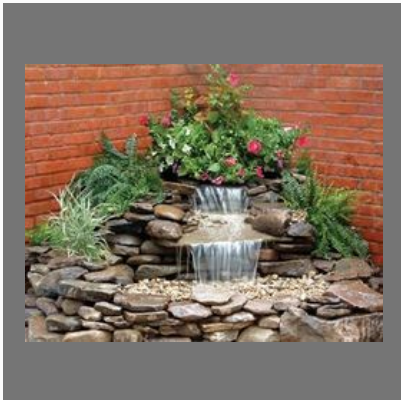

Indoor & Outdoor Waterfall

WATERFALL LANDSCAPING SERVICES

Designer Waterfall
Landscaping Service

Park Waterfall Landscaping
Service

Garden Waterfall Landscaping
Service

LANDSCAPE SERVICES

Garden Contractor

Lawn Landscape Service

Artificial Vertical Garden

Bronze-fountain Sculptures

OTHER SERVICES:

Foaming Jet Fountain

Fountain Service

Table Stone Fountain

Buddha Wall Fountain

OTHER SERVICES: