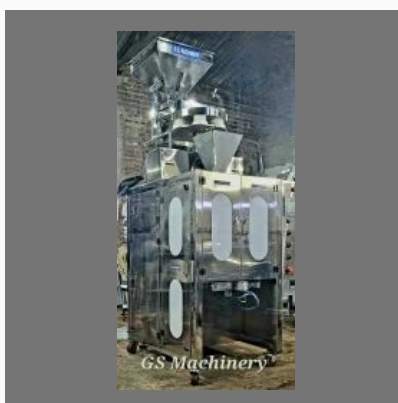

Kurdure Making Machine

Dual Disc Packing Machine

Gutkha Packing Machine

Collar Type Cup Filler Pouch Packing Machine

Factsheet

Year of Establishment : 2018

Nature of Business : Exporter and Manufacturer

Total Number of Employees : 11 to 25 People