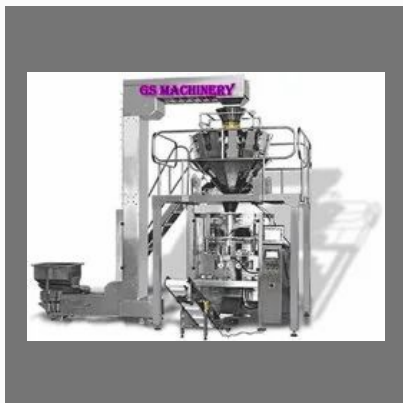

Automatic Roaster Machine

Corn Puff Snacks / Makhana / Cashew Roaster Machine

Diesel Chana Roasting Machine

MULTIHEAD WEIGHER

MULTIHEAD 10 HEAD
WEIGHER POUCH PACKING
MACHINE WITH ELEVATOR
SHIFTER MACHINE

4 Head Weigher with Collar
Type Pouch Packing Machine