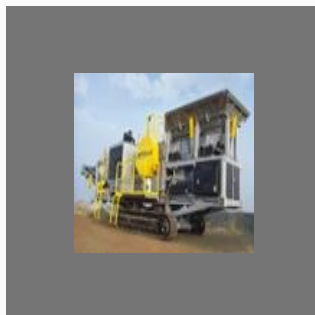

+91-8047637609

Gujarat Apollo Industries Limited

<https://www.indiamart.com/gujaratapolloindustries/>

We are noteworthy Manufacturer, Exporter and Supplier of supreme grade Single Toggle Jaw Crusher, Cone Crusher, Vibrant Screen, etc. Our offered products are widely demanded by our clients their robust construction and durability.

About Us

Incorporated in the year **1986** in **Ahmadabad (Gujarat, India)**, we “**Gujarat Apollo Industries Limited**”, are the reckoned **manufacturer, exporter and supplier** of premium grade **Single Toggle Jaw Crusher, Cone Crusher, Vertical Shaft Impact Crusher, Wheel Mounted Jaw and Cone Plant, Vibrant Screen, Crawler Mounted Crushing Plant, Crawler Mounted Screening Plant, Mobile Bridge Inspection Unit etc.** We are offering our product range with brand name of “**Apollo**”. Our offered products are manufactured by making use of hard wearing metal and cutting-edge machines under the surveillance of trained professionals. Moreover, these are checked for their quality on different stages of quality parameters before being supplied to our clients and assured their flawlessness and sturdiness at user’s end. These products are widely used for different purposes in number of industries such as crushing, grinding, conveying, etc. Our offered products are widely appreciated by our clients for their enormous features such as robust construction, smooth functioning, low maintenance, rugged construction, corrosion resistance, easy to operate, easy to install, long functional life, high efficiency, durability and less power consumption.

Tracked Mobile Jaw Crushing Plant

Crawler Mounted Crushing Plant

Tracked Mobile Impact Crushing Plant

OTHER PRODUCTS:

Secondary Horizontal Shaft Impact Crusher

Primary Impact Crusher

350TPH Stone Crusher Plant