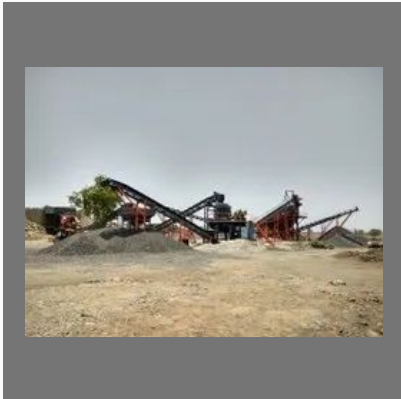

+91-8047637609

Gujarat Apollo Industries Limited

<https://www.indiamart.com/gujaratapolloindustries/>

We are noteworthy Manufacturer, Exporter and Supplier of supreme grade Single Toggle Jaw Crusher, Cone Crusher, Vibrant Screen, etc. Our offered products are widely demanded by our clients their robust construction and durability.

About Us

Incorporated in the year **1986** in **Ahmadabad (Gujarat, India)**, we “**Gujarat Apollo Industries Limited**”, are the reckoned **manufacturer, exporter and supplier** of premium grade **Single Toggle Jaw Crusher, Cone Crusher, Vertical Shaft Impact Crusher, Wheel Mounted Jaw and Cone Plant, Vibrant Screen, Crawler Mounted Crushing Plant, Crawler Mounted Screening Plant, Mobile Bridge Inspection Unit etc.** We are offering our product range with brand name of “**Apollo**”. Our offered products are manufactured by making use of hard wearing metal and cutting-edge machines under the surveillance of trained professionals. Moreover, these are checked for their quality on different stages of quality parameters before being supplied to our clients and assured their flawlessness and sturdiness at user’s end. These products are widely used for different purposes in number of industries such as crushing, grinding, conveying, etc. Our offered products are widely appreciated by our clients for their enormous features such as robust construction, smooth functioning, low maintenance, rugged construction, corrosion resistance, easy to operate, easy to install, long functional life, high efficiency, durability and less power consumption.

Tracked Mobile Jaw Crushing Plant

Crawler Mounted Crushing Plant

Tracked Mobile Impact Crushing Plant

OTHER PRODUCTS:

Secondary Horizontal Shaft Impact Crusher

Primary Impact Crusher

350TPH Stone Crusher Plant