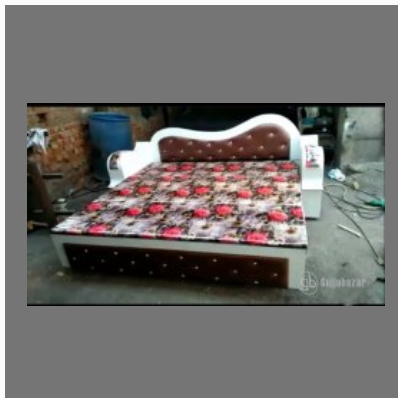

L Shaped Sofa Set

6/4 Double bed

Dining Table 4 Seater

OTHER PRODUCTS:

4 Seater Office Chair

Sofa Cum bed In Plywood

Wall TV Unit

Plywood Slider Wardrobe