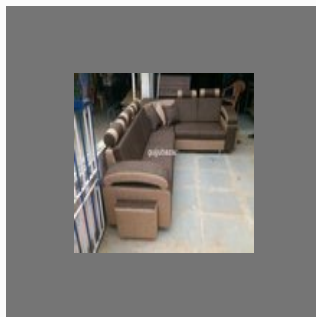

Gujju Furniture

<https://www.indiamart.com/gujjufurniture/>

Established as a **Sole Proprietorship** firm in the year **2011**, we “**Gujju Furniture**” are a leading **Manufacturer** of a wide range of **Wooden Office Table**, etc.