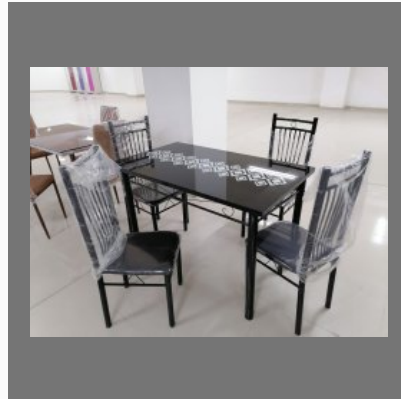

L Shaped Sofa Set

6/4 Double bed

Dining Table 4 Seater

OTHER PRODUCTS:

4 Seater Office Chair

Sofa Cum bed In Plywood

Wall TV Unit

Plywood Slider Wardrobe