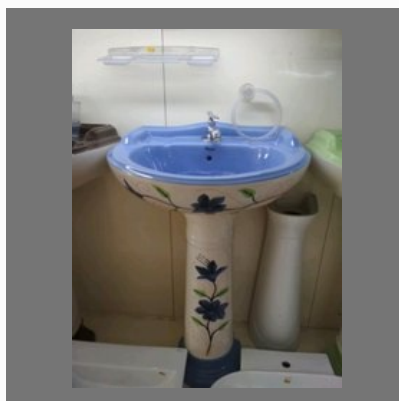

Designer Wash Basin