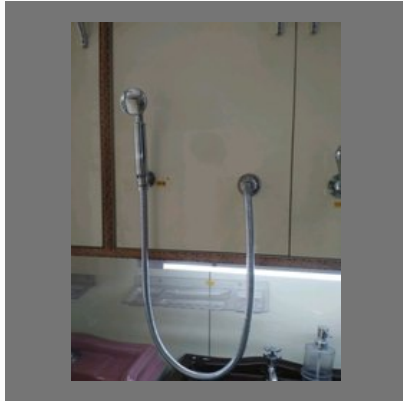

OTHER PRODUCTS:

Shower