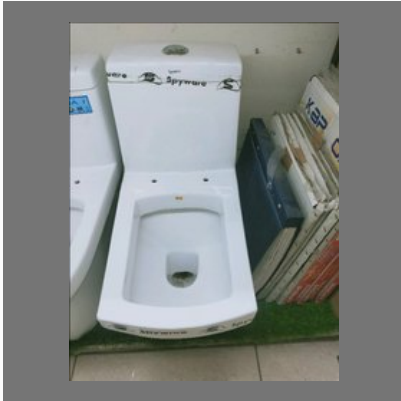

## OTHER PRODUCTS:

Soap Dispenser

Wash Basin

Toilet Seat

Basin Sink

## OTHER PRODUCTS:

Shower

Tap

Door Handle

Soap Holder

## OTHER PRODUCTS:

Western Toilet Seat

Wash Basin

Toilet Seat

U Shape Toilet Seat