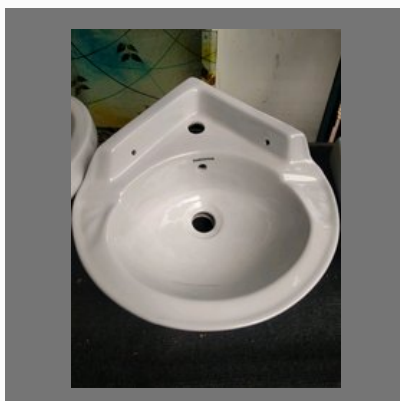

OTHER PRODUCTS:

Round Mirror

Round Mirror Glass

Designer Mirror Glass

Stainless Steel Wash Basin

OTHER PRODUCTS:

Embroidery Marble Tiles

Plane Marble Tiles

Wash Basin

Small Wash Basin

OTHER PRODUCTS:

Lanco Wash Basin

Stainless Steel Wash Basin

American Standard Toilet
Seats

Designer Wash Basin

OTHER PRODUCTS:

Designer Glass

Designer Mirror

Indian Toilets

Western Toilet

OTHER PRODUCTS:

Wash Basin

Designer Carpet

Antique Mirror Glass