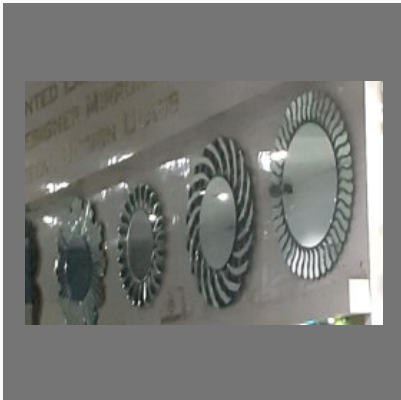

Designer Glass

Designer Mirror

Indian Toilets

Western Toilet

OTHER PRODUCTS:

Wash Basin

Designer Carpet

Antique Mirror Glass