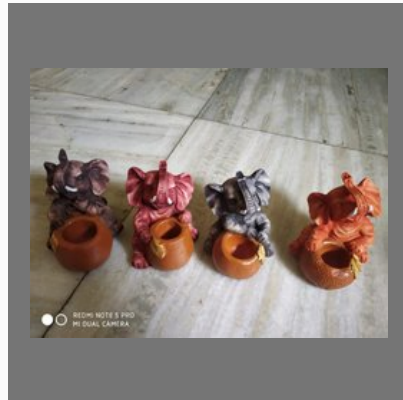

## MARBLE ITEMS

Trunk Down Elephant

Marble Ganesha With Chowki

Marble plates

Antique Marble Showpiece

# GIFT ITEMS

Titanic Coaster

Handmade Horse 1 Foot

Face Mask

Resin Items