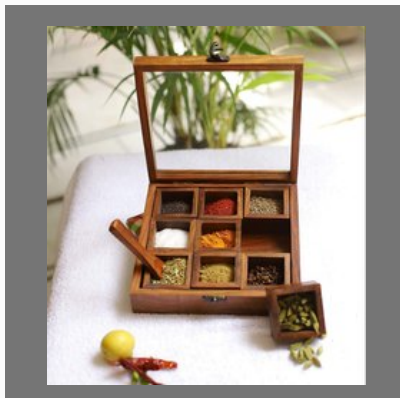

Spices Wooden box