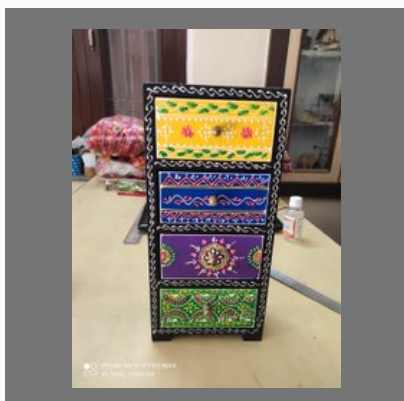

Wooden Handicraft Jewellery Box