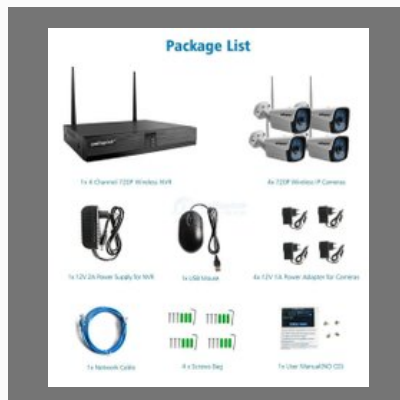

OTHER PRODUCTS:

Wifi Smart Camera

Cctv Surveillance System

Infrared Night Vision Camera

Infrared Night Vision Camera

OTHER PRODUCTS:

Cultivator

Cultivator