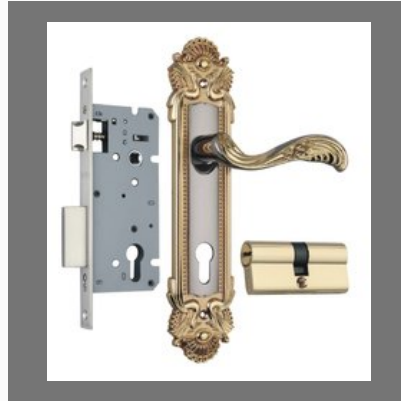

Automatic Doors Locks

Electronic Digital Smart
Password Door Lock Keypad
Touch

Europa Advanced Electronic
Security Locks

Fingerprint Door Lock

SOAP DISH AND DISPENSER

Wall Mound Soap Holder

Steel Soap Dish

Solid Soap Dish

SS Soap Dish

DOOR KNOB

Antique Mortise Locksets

Door Handle Lock

Interior Mortise Crystal
Victorian Door Knob

Victorian Door Knob

DOOR HANDLES

Rose Mortise Handle With Lock

Mortise Handle Locks

Window and Door Handle

Exterior Door Handles

BATHROOM SHELVES

Chrome and Glass Bathroom Wall Shelves

Bath Shelf

Corner Brass Glass Shelf

Corner Shelf With Hook

DOOR LOCK

Security Door Lock

Zinc Mortise Handle Lock Set

Hexabolt Main Door Lock

Yale Door Lock

TOWEL HANDLE

Silver Towel Rod

Perk Foot Rest With Hook And Brush