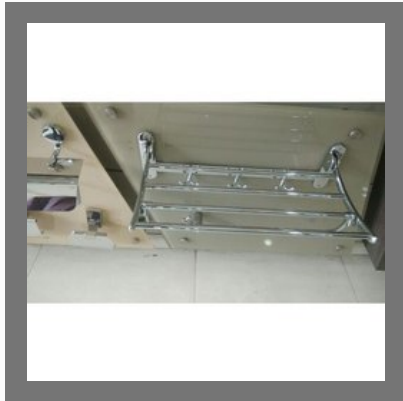

Mortise Handle Locks

Window and Door Handle

Exterior Door Handles

BATHROOM SHELVES

Chrome and Glass Bathroom Wall Shelves

Bath Shelf

Corner Brass Glass Shelf

Corner Shelf With Hook

DOOR LOCK

Security Door Lock

Zinc Mortise Handle Lock Set

Hexabolt Main Door Lock

Yale Door Lock

TOWEL HANDLE

Silver Towel Rod

Perk Foot Rest With Hook And Brush