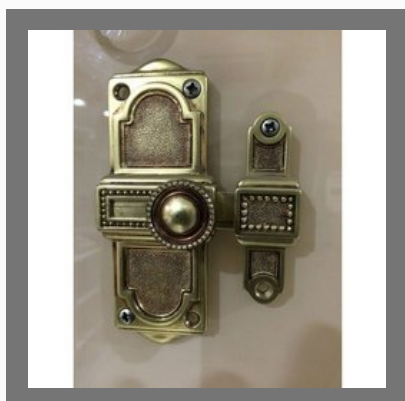

Brass Designer Door Lock