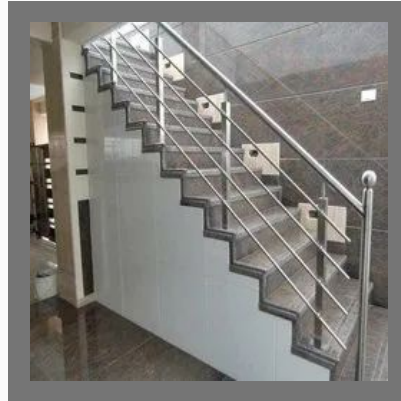

ss304 single gate

RESIDENTIAL ALUMINUM PROFILE GATE

residential aluminum profile gate

Modern Stainless Steel Aluminium Profile Main Gate, For Home

Aluminium Profile Main Gate

Aluminum Profile Gate

STAINLESS STEEL MAIN GATE

Stainless Steel Single Door

Commercial SS Main Gate

Jindal 304 STEEL GATE

RESIDENTIAL STAIRCASE

Stainless Steel Staircase Railing

SS Designer Staircase Railing

Stainless Steel Spiral Staircase

OTHER PRODUCTS: