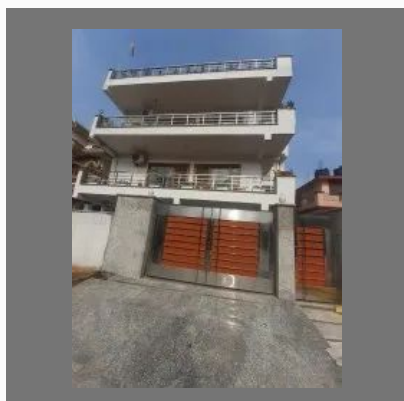

Stainless Steel House Main Gate