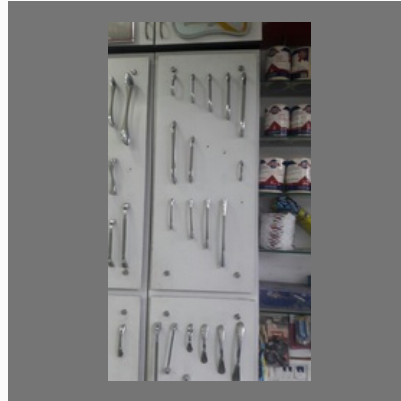

Door Pull Handle