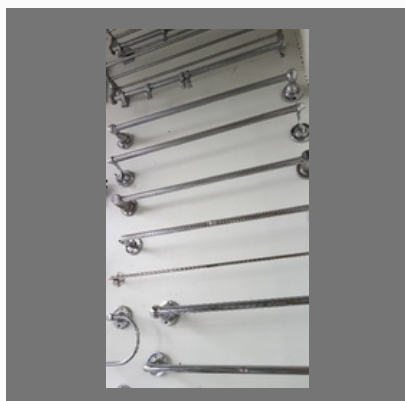

OTHER PRODUCTS:

Steel Panel

Steel Curtain Bracket

Bathroom Fitting

Steel Handles

OTHER PRODUCTS:

Aluminum Mesh

Door Lock Handles

Door Handles

Soap Holder

OTHER PRODUCTS:

Bath Towels Handles

Bath Towels Rod

Door Lock

Soap Dispenser

OTHER PRODUCTS: