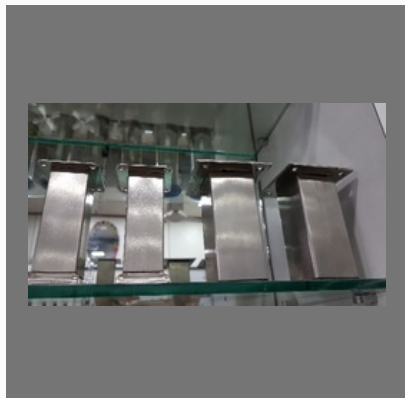

OTHER PRODUCTS:

Steel Panel

Steel Curtain Bracket

Bathroom Fitting

Steel Handles

OTHER PRODUCTS:

Aluminum Mesh

Door Lock Handles