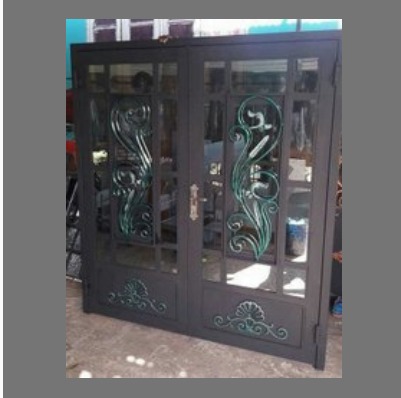

OTHER PRODUCTS:

Mild Steel Designer Door