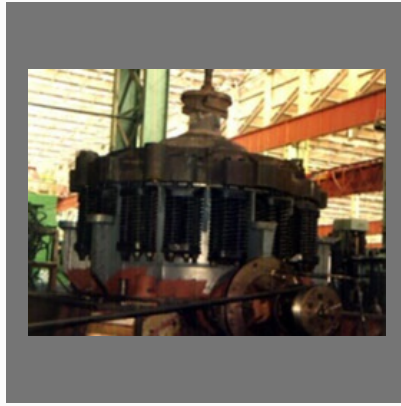

# Heavy Engineering Corporation Limited

<https://www.indiamart.com/heavy-engineering-corporation-ltd-dhurwa/>

**CRUSHING EQUIPMENTS**

Products

Primary Gyratory Crusher

Cone Crusher

Four Roll Crusher

## MINING EQUIPMENTS

Minina Equipments - Draelines

Electric Rope Shovels - 5 CuM

Electric Rope Shovels - 10  
CuM