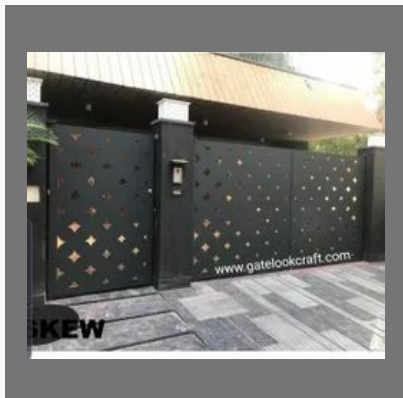

For more information, please visit

<https://www.indiamart.com/hibza-sterling-interiors/profile.html>

MS GATE

MS Black Gate

8x4 Feet MS Gate

Mild steel & Aluminium profile Gate

MS Modern Gate

ALUMINIUM GATE