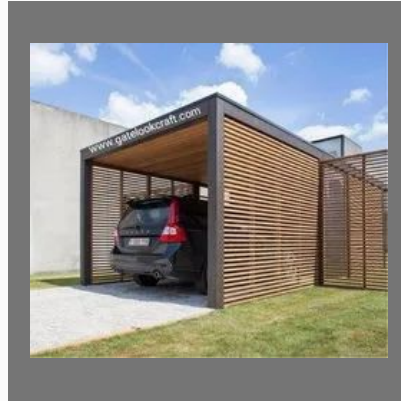

SS And Glass Stair Railing

MS CANOPY

MS Outdoor Canopy

MS Modern Canopy

Ms Canopy Structure

MS Parking Canopy

OTHER PRODUCTS:

Stainless steel Gate

Aluminium Powder Coated Gate

SS Modern Partition Grill

SS Swing Gate

OTHER PRODUCTS:

MS Stair Railing

12MM glass And steel Stair Railing

MS And Wooden Canopy

Factsheet