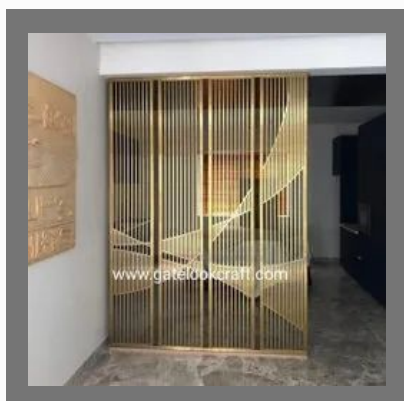

ALUMINIUM SLIDING GATE

Aluminium Profile Gates By Hibza Starling Interiors Pvt Ltd Manufacturer In Delhi

Aluminium profile gates

Aluminium profile gates

Aluminium profile gates

MS RAILING

MS Powder Coated Balcony Railing

MS Designer Balcony Railing

Ms Powder Coated Laser Cutting Stair Railing

MS Balcony Railing

GLASS RAILING

SS And Glass Balcony Railing

2.5 Feet SS And Glass
Balcony Railing

3 Feet SS And Glass Balcony
Railing

SS And Glass Stair Railing

MS CANOPY

MS Outdoor Canopy

MS Modern Canopy

Ms Canopy Structure

MS Parking Canopy

OTHER PRODUCTS:

Stainless steel Gate

Aluminium Powder Coated Gate

SS Modern Partition Grill

SS Swing Gate

OTHER PRODUCTS:

MS Stair Railing

12MM glass And steel Stair Railing

MS And Wooden Canopy

Factsheet