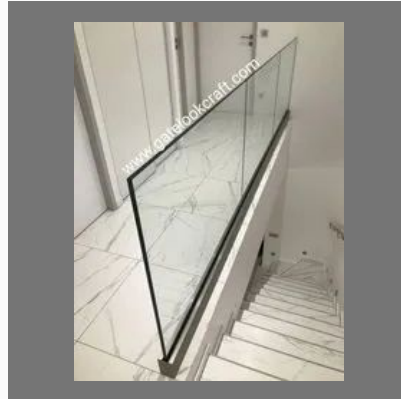

ALUMINIUM SLIDING GATE

Aluminium Profile Gates By Hibza Starling Interiors Pvt Ltd Manufacturer In Delhi

Aluminium profile gates

Aluminium profile gates

Aluminium profile gates

MS RAILING

MS Powder Coated Balcony Railing

MS Designer Balcony Railing

Ms Powder Coated Laser Cutting Stair Railing

MS Balcony Railing

GLASS RAILING

SS And Glass Balcony Railing

2.5 Feet SS And Glass
Balcony Railing

3 Feet SS And Glass Balcony
Railing

SS And Glass Stair Railing

MS CANOPY

MS Outdoor Canopy

MS Modern Canopy

Ms Canopy Structure

MS Parking Canopy

OTHER PRODUCTS:

Stainless steel Gate

Aluminium Powder Coated Gate

SS Modern Partition Grill

SS Swing Gate

OTHER PRODUCTS:

MS Stair Railing

12MM glass And steel Stair Railing

MS And Wooden Canopy

Factsheet