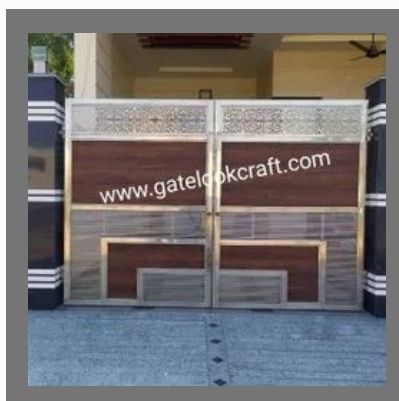

SS And Glass Stair Railing

MS CANOPY

MS Outdoor Canopy

MS Modern Canopy

Ms Canopy Structure

MS Parking Canopy

OTHER PRODUCTS:

Stainless steel Gate

Aluminium Powder Coated Gate

SS Modern Partition Grill

SS Swing Gate

OTHER PRODUCTS:

MS Stair Railing

12MM glass And steel Stair Railing

MS And Wooden Canopy

Factsheet