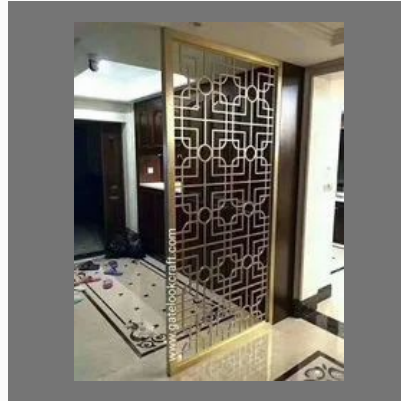

SS Designer Grill