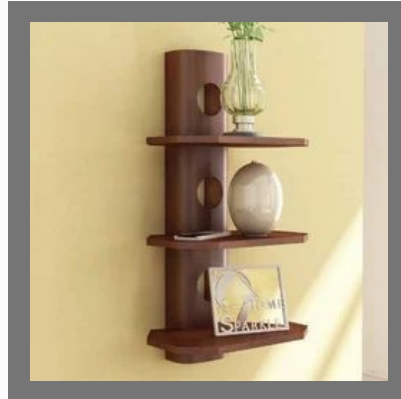

Home Sparkle Analog

Tree Shaped Wall Clock

WALL SHELVES

Hut Shaped Wall Shelf

3 Tier Wall Shelf

Wooden Shelf

Factsheet

Year of Establishment : 2000