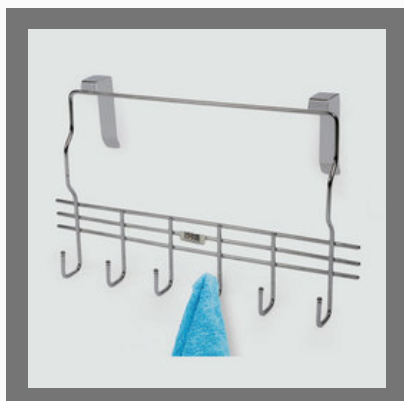

Soap & Bottle Holder

Hanger 6 Pin

Towel Rack

HARDWARE ACCESSORIES

Telescopic Channels

Hydraulic Hinges

Auto Hinges 3D

Soft Box For Wire Basket

EURO STANDS

Bottle Pull Out 2/3 Shelf Euro

Side Mounting Pull Out Euro

Euro Single Shelf

Euro Foil, Hook & Spice Rack

SILKMOVE KITCHEN ACCESSORIES

Silkmove Box

Silkmove S Carousel

Silkmove Tall Unit

Silkmove Magic Corner

OTHER PRODUCTS:

Cup & Saucer Basket

Cup & Saucer Stand

Hanger 6 Pin Over The Door

Double Rack

OTHER PRODUCTS: