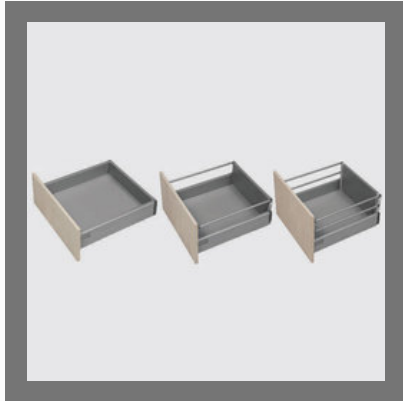

4 Pin Hanger Over The Door

LUMA MULTI USE RACKS

Use Full Basket

Fruit Basket

Hanging Basket 3 Tier

2 Tier Fruit Basket

BATHROOM ACCESSORIES

Hair Accessories Holder

Soap & Bottle Holder

Hanger 6 Pin

Towel Rack

HARDWARE ACCESSORIES

Telescopic Channels

Hydraulic Hinges

Auto Hinges 3D

Soft Box For Wire Basket

EURO STANDS

Bottle Pull Out 2/3 Shelf Euro

Side Mounting Pull Out Euro

Euro Single Shelf

Euro Foil, Hook & Spice Rack

SILKMOVE KITCHEN ACCESSORIES

Silkmove Box

Silkmove S Carousel

Silkmove Tall Unit

Silkmove Magic Corner

OTHER PRODUCTS:

Cup & Saucer Basket

Cup & Saucer Stand

Hanger 6 Pin Over The Door

Double Rack

OTHER PRODUCTS: