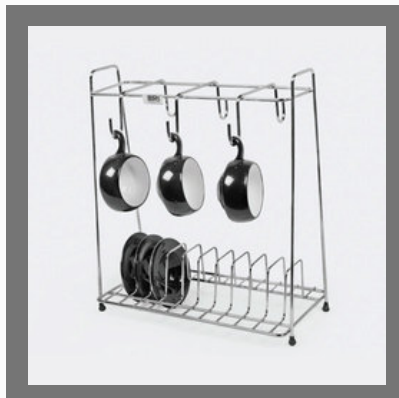

Soap & Bottle Holder

Hanger 6 Pin

Towel Rack

HARDWARE ACCESSORIES

Telescopic Channels

Hydraulic Hinges

Auto Hinges 3D

Soft Box For Wire Basket

EURO STANDS

Bottle Pull Out 2/3 Shelf Euro

Side Mounting Pull Out Euro

Euro Single Shelf

Euro Foil, Hook & Spice Rack

SILKMOVE KITCHEN ACCESSORIES

Silkmove Box

Silkmove S Carousel

Silkmove Tall Unit

Silkmove Magic Corner

OTHER PRODUCTS:

Cup & Saucer Basket

Cup & Saucer Stand

Hanger 6 Pin Over The Door

Double Rack

OTHER PRODUCTS: