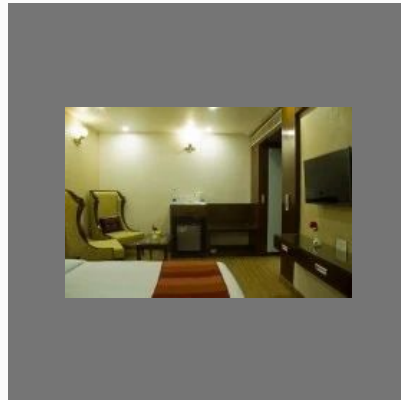

Ajmer Inn Signature Room