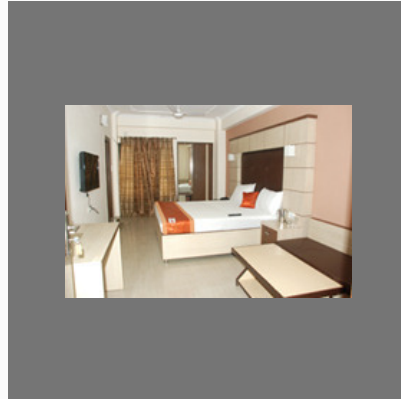

Guest at the hotel have a choice of rooms to make their stay a truly memorable one. The hotel including different categories of rooms like Superior Delux, Delux Superior, Delux Luxury, Suit and many more which always feel them to come again and again. We at Hotel City Centre can assure the customers that your stay will be comfortable and unforgettable.

For more information, please visit

<https://www.indiamart.com/hotel-citycentre/aboutus.html>

ROOM SERVICE

Deluxe Luxury A/C (Double)

Superior Deluxe Non A/C (Single)

Superior Deluxe Non A/C (Double)

Suit A/C Room