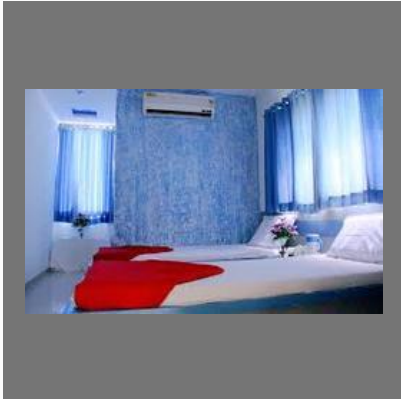

ROOM SERVICE

Deluxe Luxury A/C (Double)