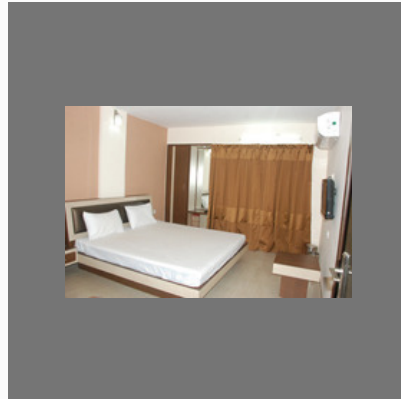

Guest at the hotel have a choice of rooms to make their stay a truly memorable one. The hotel including different categories of rooms like Superior Delux, Delux Superior, Delux Luxury, Suit and many more which always feel them to come again and again. We at Hotel City Centre can assure the customers that your stay will be comfortable and unforgettable.

For more information, please visit

<https://www.indiamart.com/hotel-citycentre/aboutus.html>

ROOM SERVICE

Deluxe Luxury A/C (Double)

Superior Deluxe Non A/C (Single)

Superior Deluxe Non A/C (Double)

Suit A/C Room