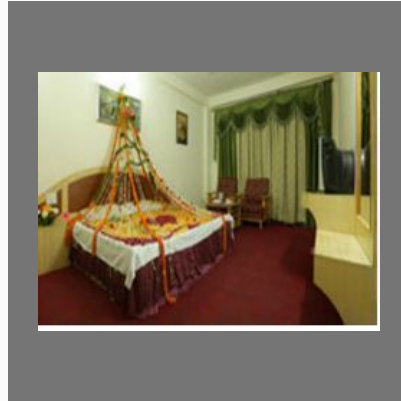

Honeymoon Suites