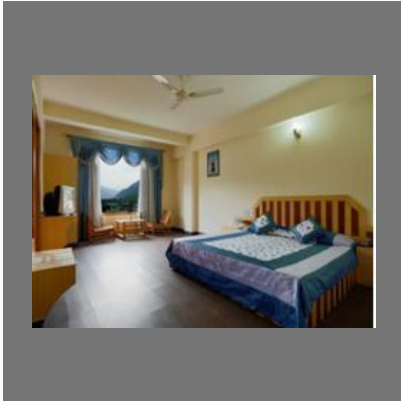

OTHER SERVICES

Deluxe Room