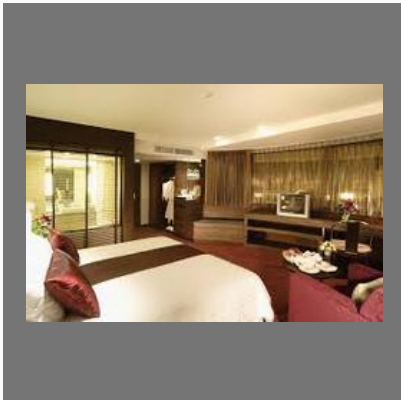

Executive Deluxe