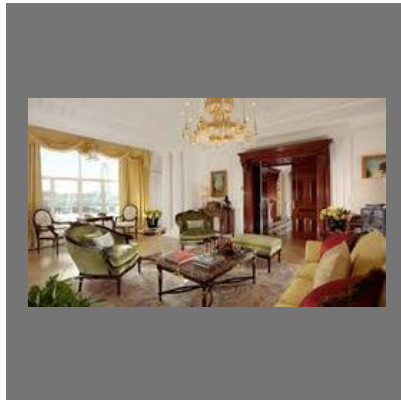

Royal Suite