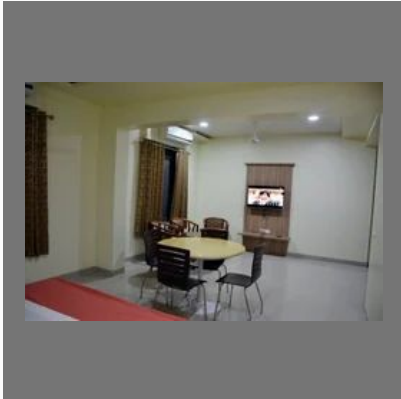

OTHER SERVICES

Living Room Hotels
Accommodation