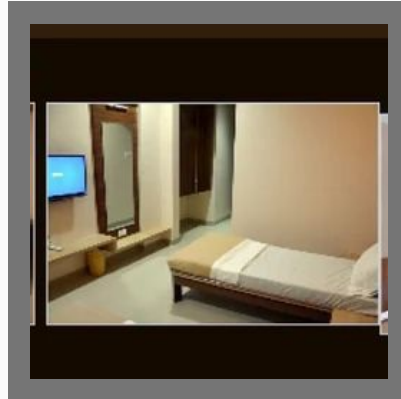

Our rooms are cozy and compact and have been tastefully decorated and well equipped with LCD television, hot and cold running water, Air conditioners, Tea/coffee maker and In room dining. We aim to provide excellent, pocket friendly accommodations. Our Restaurant bar and garden restaurant offer excellent dining services. We also cater to banquet parties. Our lawns make for excellent get together venues.

## ROOM RENTAL SERVICE

Deluxe Non AC Single Bed Room Services

Deluxe AC Single Bed Room Services

Deluxe Non AC Double Bed Room Services