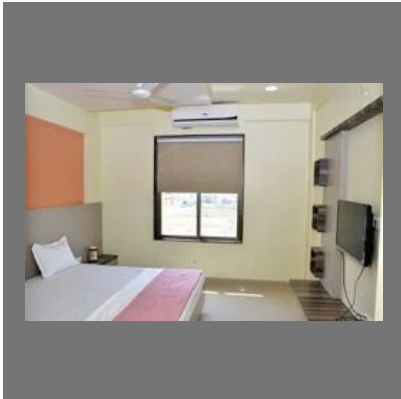

Our rooms are cozy and compact and have been tastefully decorated and well equipped with LCD television, hot and cold running water, Air conditioners, Tea/coffee maker and In room dining. We aim to provide excellent, pocket friendly accommodations. Our Restaurant bar and garden restaurant offer excellent dining services. We also cater to banquet parties. Our lawns make for excellent get together venues.

## OTHER SERVICES

Living Room Hotels  
Accommodation

Deluxe Non A/C Single

Deluxe Non A/C Double

Suite Room