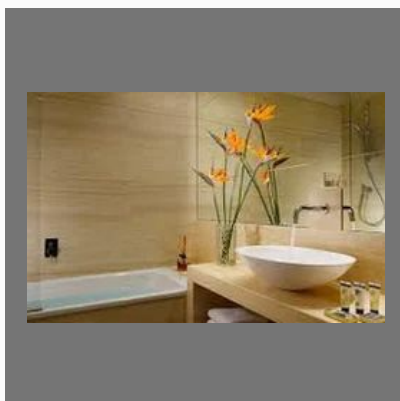

About Us

Conveniently located close in the main market next to Dominos Pizza in Mahabaleshwar town, hotel Sheetal is the most preferred choice while visiting Mahabaleshwar. There are 18 well-appointed rooms (8 H/C Air conditioned rooms) equipped with hot and cold running water facility. Guests can also avail amenities like a well-informed front desk facility which caters to the needs of the guests all throughout the day, 100% power backup generator for uninterrupted services and laundry services offered by Hotel Sheetal.

For more information, please visit

<https://www.indiamart.com/hotel-sheetal-mahabaleshwar/aboutus.html>

OTHER SERVICES

Standard Rooms

Premium Family Rooms

Premium Family Rooms With
Bathtub

Standard Room

OTHER PRODUCTS:

Deluxe Room

Super Deluxe A/C Rooms

Premium Family room

Premium Family Room With Bath Tub

OTHER PRODUCTS:

All Rooms With Split AC and LCD TV.

Pure Vegetarian AC Dining Hall Accommodation Service

Deluxe Rooms