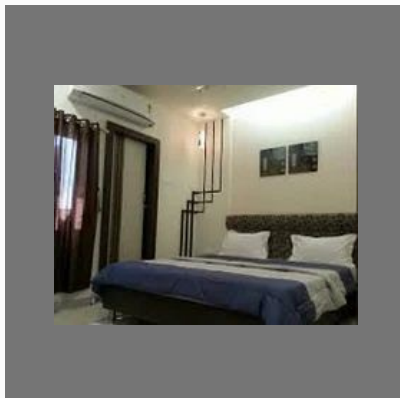

About Us

Conveniently located close in the main market next to Dominos Pizza in Mahabaleshwar town, hotel Sheetal is the most preferred choice while visiting Mahabaleshwar. There are 18 well-appointed rooms (8 H/C Air conditioned rooms) equipped with hot and cold running water facility. Guests can also avail amenities like a well-informed front desk facility which caters to the needs of the guests all throughout the day, 100% power backup generator for uninterrupted services and laundry services offered by Hotel Sheetal.

For more information, please visit

<https://www.indiamart.com/hotel-sheetal-mahabaleshwar/aboutus.html>

OTHER SERVICES

Standard Rooms

Premium Family Rooms

Premium Family Rooms With
Bathtub

Standard Room

OTHER PRODUCTS:

Deluxe Room

Super Deluxe A/C Rooms

Premium Family room

Premium Family Room With Bath Tub

OTHER PRODUCTS:

All Rooms With Split AC and LCD TV.

Pure Vegetarian AC Dining Hall Accommodation Service

Deluxe Rooms