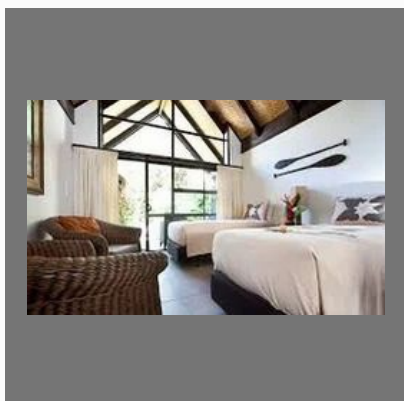

Premium Family room