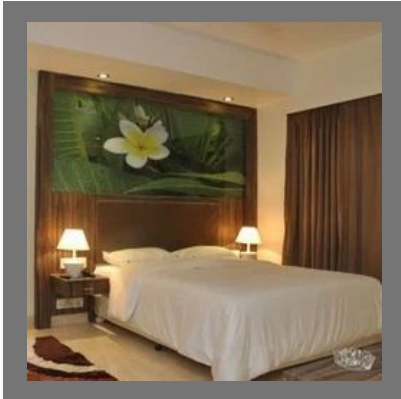

About Us

Conveniently located close in the main market next to Dominos Pizza in Mahabaleshwar town, hotel Sheetal is the most preferred choice while visiting Mahabaleshwar. There are 18 well-appointed rooms (8 H/C Air conditioned rooms) equipped with hot and cold running water facility. Guests can also avail amenities like a well-informed front desk facility which caters to the needs of the guests all throughout the day, 100% power backup generator for uninterrupted services and laundry services offered by Hotel Sheetal.

For more information, please visit

<https://www.indiamart.com/hotel-sheetal-mahabaleshwar/aboutus.html>

OTHER SERVICES

Standard Rooms

Premium Family Rooms

Premium Family Rooms With
Bathtub

Standard Room

OTHER PRODUCTS: