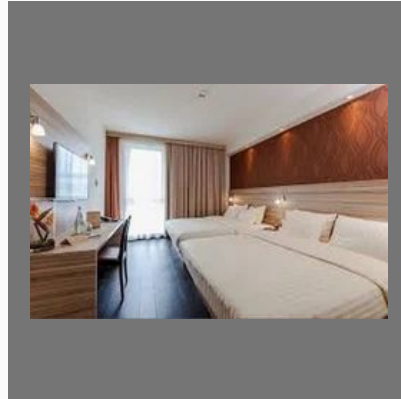

About Us

Conveniently located close in the main market next to Dominos Pizza in Mahabaleshwar town, hotel Sheetal is the most preferred choice while visiting Mahabaleshwar. There are 18 well-appointed rooms (8 H/C Air conditioned rooms) equipped with hot and cold running water facility. Guests can also avail amenities like a well-informed front desk facility which caters to the needs of the guests all throughout the day, 100% power backup generator for uninterrupted services and laundry services offered by Hotel Sheetal.

For more information, please visit

<https://www.indiamart.com/hotel-sheetal-mahabaleshwar/aboutus.html>

OTHER SERVICES

Standard Rooms

Premium Family Rooms

Premium Family Rooms With
Bathtub

Standard Room

OTHER PRODUCTS: