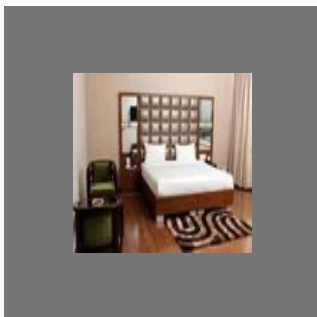

+91-8045849915

Hotel Swan

<https://www.indiamart.com/hotel-swan/>

We are pleased to introduce ourselves as one of the newly open three stars finest Hotel in Zirakpur (old AmbalaPinjore Shimla Highway).

About Us