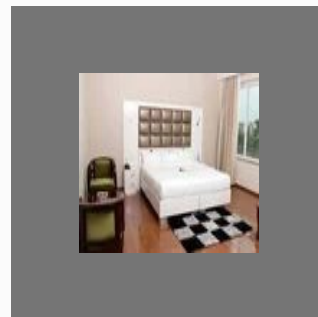

+91-8045849915

Hotel Swan

<https://www.indiamart.com/hotel-swan/>

We are pleased to introduce ourselves as one of the newly open three stars finest Hotel in Zirakpur (old AmbalaPinjore Shimla Highway).

About Us