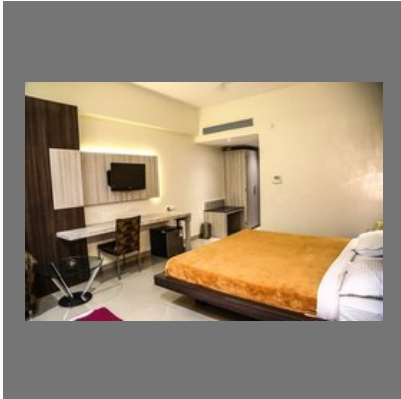

OTHER SERVICES

Accommodation Services