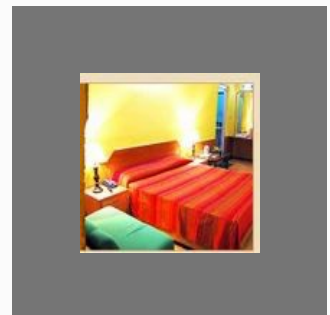

About Us

Shimla is an ideal summer getaway destination for tourists who want to enjoy a perfect hill experience. **Hotel Dreamland** is located just above the mall behind the famous CHRIST CHURCH on the way to Jakhoo temple. The strategic location close to the Mall makes it an attractive option for stay for visitors. The hotel provides homely ambiance, with 30 well furnished valley facing rooms with balcony and all modern amenities (CAR PARKING AVAILABLE) in hotel premises.