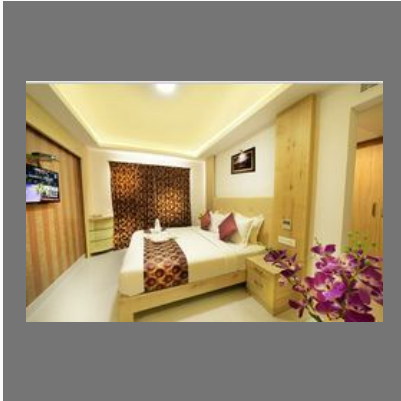

ROOMS

Deluxe Rooms