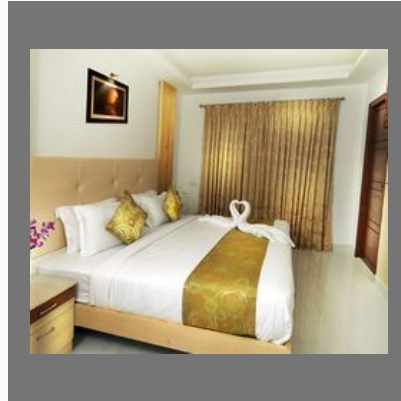

About Us

Hotel Mahi's Gateway (a unit of RR Residency) is located at Coimbatore central business place catering to specific requirements and necessities for each of us. For example, walkable distance from Coimbatore International Airport, Passport Seva Kendra, Aravind Eye Care Hospital, Lotus Eye Care Hospital, KMCH Hospital, Codissia Trade Fair Complex, marriage halls, and so on. Hotel Mahi's Gateway has pleasant and luxurious rooms for relaxation, 39 rooms with centralized AC covering various types such as suite, interconnected rooms, twin bed rooms, standard rooms, deluxe rooms, etc. We are equipped with amenities and facilities, which include free Wi-Fi, 24 hours check-in and check-out, elaborate secure car parking, multi cuisine restaurant Hari Bhavanam, doctor on-call, in-room safety locker, coffee maker, hair dryer, LCD TV, comfortable bed, and on-request airport pickup and drop (chargeable).

For more information, please visit

<https://www.indiamart.com/hotelmahisgateway-coimbatore/aboutus.html>

ROOMS

Deluxe Rooms

Suite Rooms

Standard Rooms

Double Bed Standard Room

Factsheet