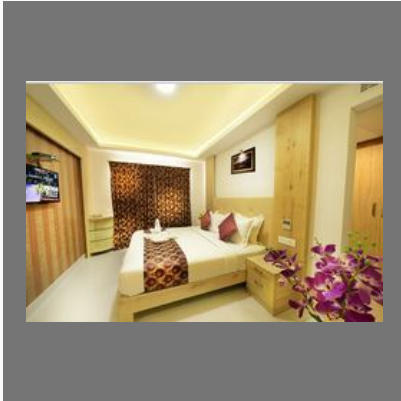

About Us

Hotel Mahi's Gateway (a unit of RR Residency) is located at Coimbatore central business place catering to specific requirements and necessities for each of us. For example, walkable distance from Coimbatore International Airport, Passport Seva Kendra, Aravind Eye Care Hospital, Lotus Eye Care Hospital, KMCH Hospital, Codissia Trade Fair Complex, marriage halls, and so on. Hotel Mahi's Gateway has pleasant and luxurious rooms for relaxation, 39 rooms with centralized AC covering various types such as suite, interconnected rooms, twin bed rooms, standard rooms, deluxe rooms, etc. We are equipped with amenities and facilities, which include free Wi-Fi, 24 hours check-in and check-out, elaborate secure car parking, multi cuisine restaurant Hari Bhavanam, doctor on-call, in-room safety locker, coffee maker, hair dryer, LCD TV, comfortable bed, and on-request airport pickup and drop (chargeable).

For more information, please visit

<https://www.indiamart.com/hotelmahisgateway-coimbatore/aboutus.html>

ROOMS

Deluxe Rooms

Suite Rooms

Standard Rooms

Double Bed Standard Room

Factsheet