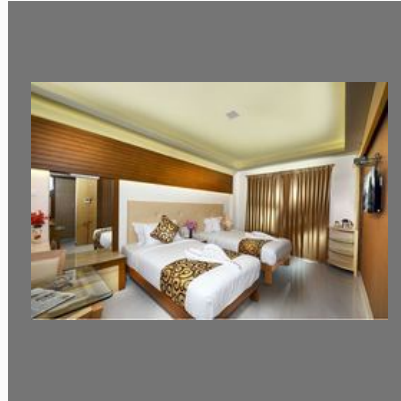

About Us

Hotel Mahi's Gateway (a unit of RR Residency) is located at Coimbatore central business place catering to specific requirements and necessities for each of us. For example, walkable distance from Coimbatore International Airport, Passport Seva Kendra, Aravind Eye Care Hospital, Lotus Eye Care Hospital, KMCH Hospital, Codissia Trade Fair Complex, marriage halls, and so on. Hotel Mahi's Gateway has pleasant and luxurious rooms for relaxation, 39 rooms with centralized AC covering various types such as suite, interconnected rooms, twin bed rooms, standard rooms, deluxe rooms, etc. We are equipped with amenities and facilities, which include free Wi-Fi, 24 hours check-in and check-out, elaborate secure car parking, multi cuisine restaurant Hari Bhavanam, doctor on-call, in-room safety locker, coffee maker, hair dryer, LCD TV, comfortable bed, and on-request airport pickup and drop (chargeable).

For more information, please visit

<https://www.indiamart.com/hotelmahisgateway-coimbatore/aboutus.html>

ROOMS

Deluxe Rooms

Suite Rooms

Standard Rooms

Double Bed Standard Room

Factsheet