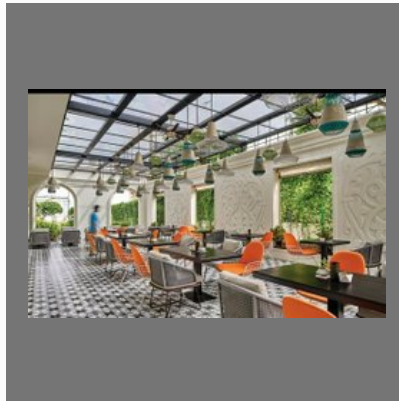

POP False Ceiling

POP False Ceiling Designing Service

Decorative Wooden Temple

OTHER PRODUCTS:

Civil Engineering Consultancy Service

Restaurant Interior Designer

Designer Tv Unit

Readymade Wooden Furniture