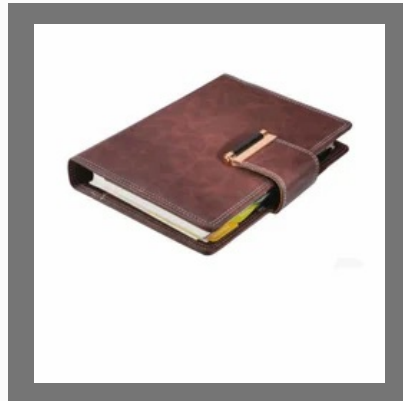

Note Pad A4(R)

Things Do Pad

Conference Pad (A5)

Scribbling Pad

COOPERATIVE GIFT ORGANISERS

Business Organiser (Leather NMD)

Business Organiser (Leatherite Antique Lock)

Business Organiser (Leatherite Black Lock)

Business Organiser (Leatherite Black Green)

(Leatherite BI Lock)

(Leatherite Black Green)

OTHER PRODUCTS:

Folder(Leatherite Handle Black)

Ladies Wallet(Leatherite Black Fitting)

Passport Holder (Leatherite German)