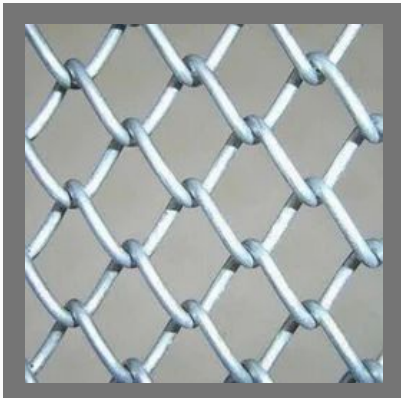

ERW Square Pipes

ERW Pipe

STEEL BARS

Our Product Range

Mild Steel Flat Bar

Mild Steel U Bars

Mild Steel Square Bar

WIRE MESH

Our Product Range

Mild Steel Wire Mesh

Wire Mesh

Iron Wire Mesh

OTHER PRODUCTS:

MS Angle L Shape

Blue Roofing Sheets

Color Coated Roofing Sheet