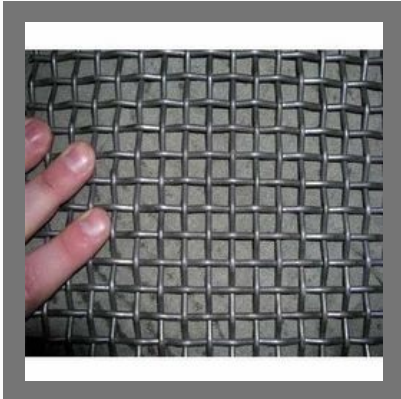

ERW Square Pipes

ERW Pipe

STEEL BARS

Our Product Range

Mild Steel Flat Bar

Mild Steel U Bars

Mild Steel Square Bar

WIRE MESH

Our Product Range

Mild Steel Wire Mesh

Wire Mesh

Iron Wire Mesh

OTHER PRODUCTS:

MS Angle L Shape

Blue Roofing Sheets

Color Coated Roofing Sheet