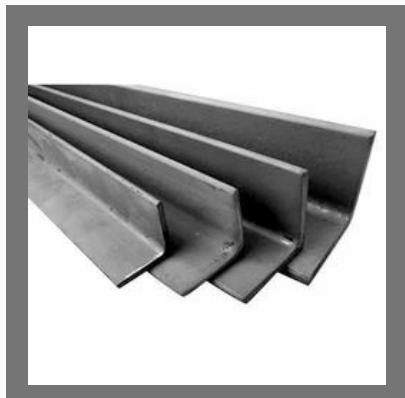

ERW Square Pipes

ERW Pipe

STEEL BARS

Our Product Range

Mild Steel Flat Bar

Mild Steel U Bars

Mild Steel Square Bar

WIRE MESH

Our Product Range

Mild Steel Wire Mesh

Wire Mesh

Iron Wire Mesh

OTHER PRODUCTS:

MS Angle L Shape

Blue Roofing Sheets

Color Coated Roofing Sheet