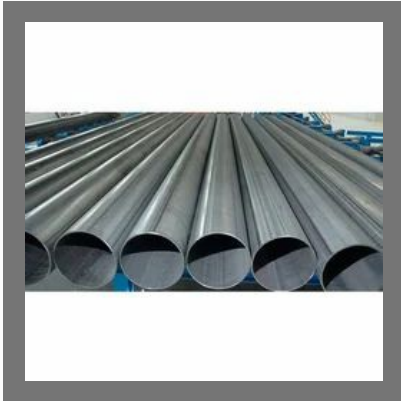

ERW PIPE

Our Product Range

ERW Pipe